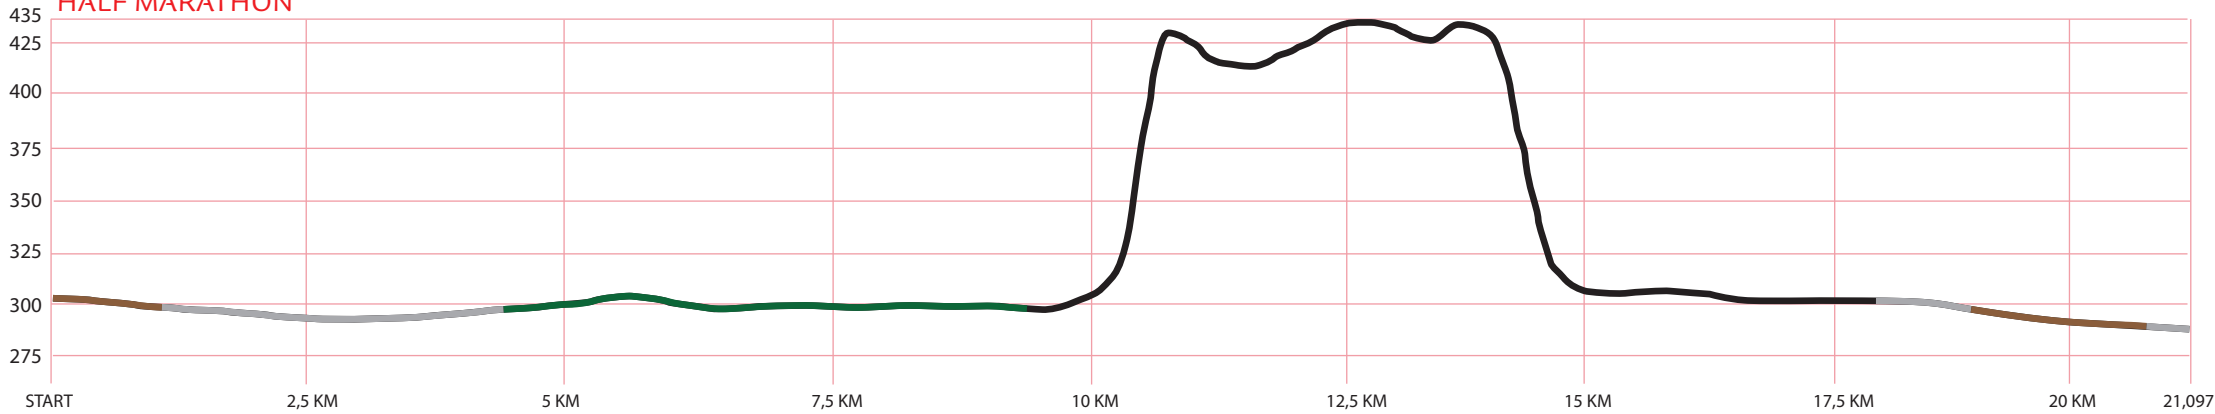

ICELAND VOLCANO MARATHON ELEVATION PROFILE

Altitude in meters
Distance in kilometers

- Dirt/gravel
- Trail
- Asphalt
- Volcano sand/lava rock

MARATHON

HALF MARATHON

QUARTER MARATHON