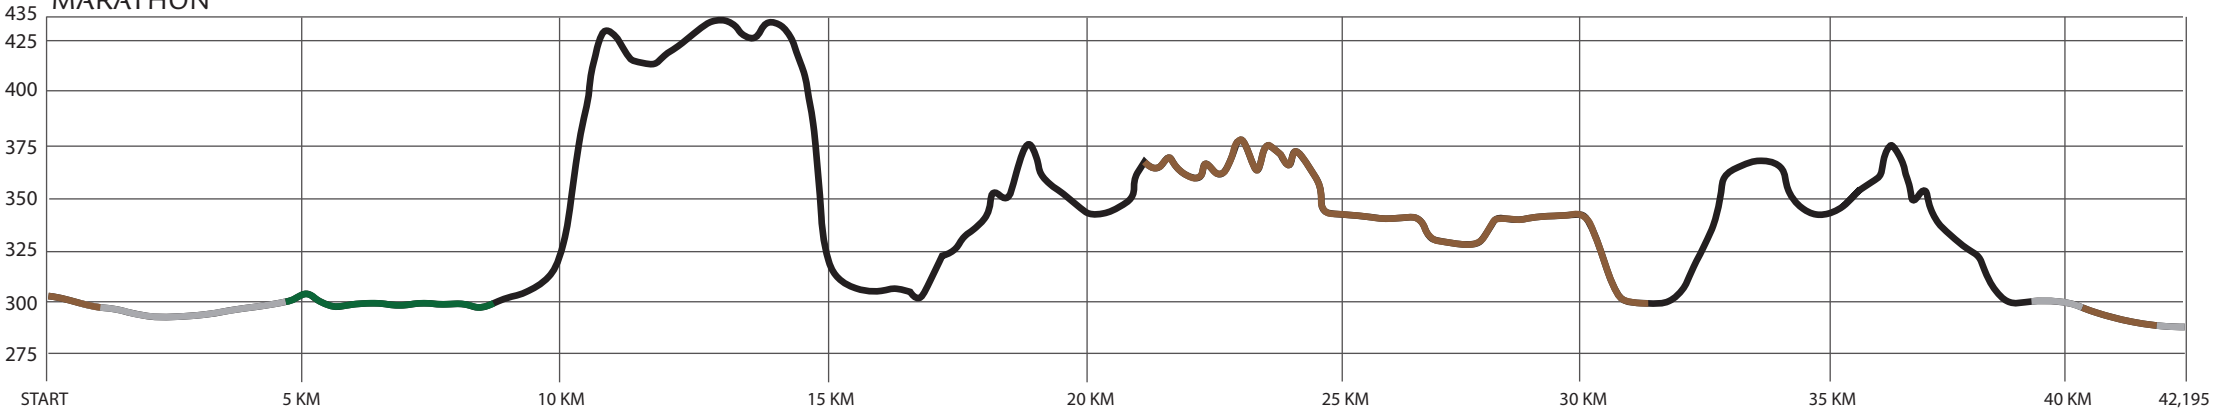

ICELAND VOLCANO MARATHON ELEVATION PROFILE

Altitude in meters
Distance in kilometers

- Dirt/gravel
- Trail
- Asphalt
- Volcano sand/lava rock

MARATHON

HALF MARATHON

QUARTER MARATHON